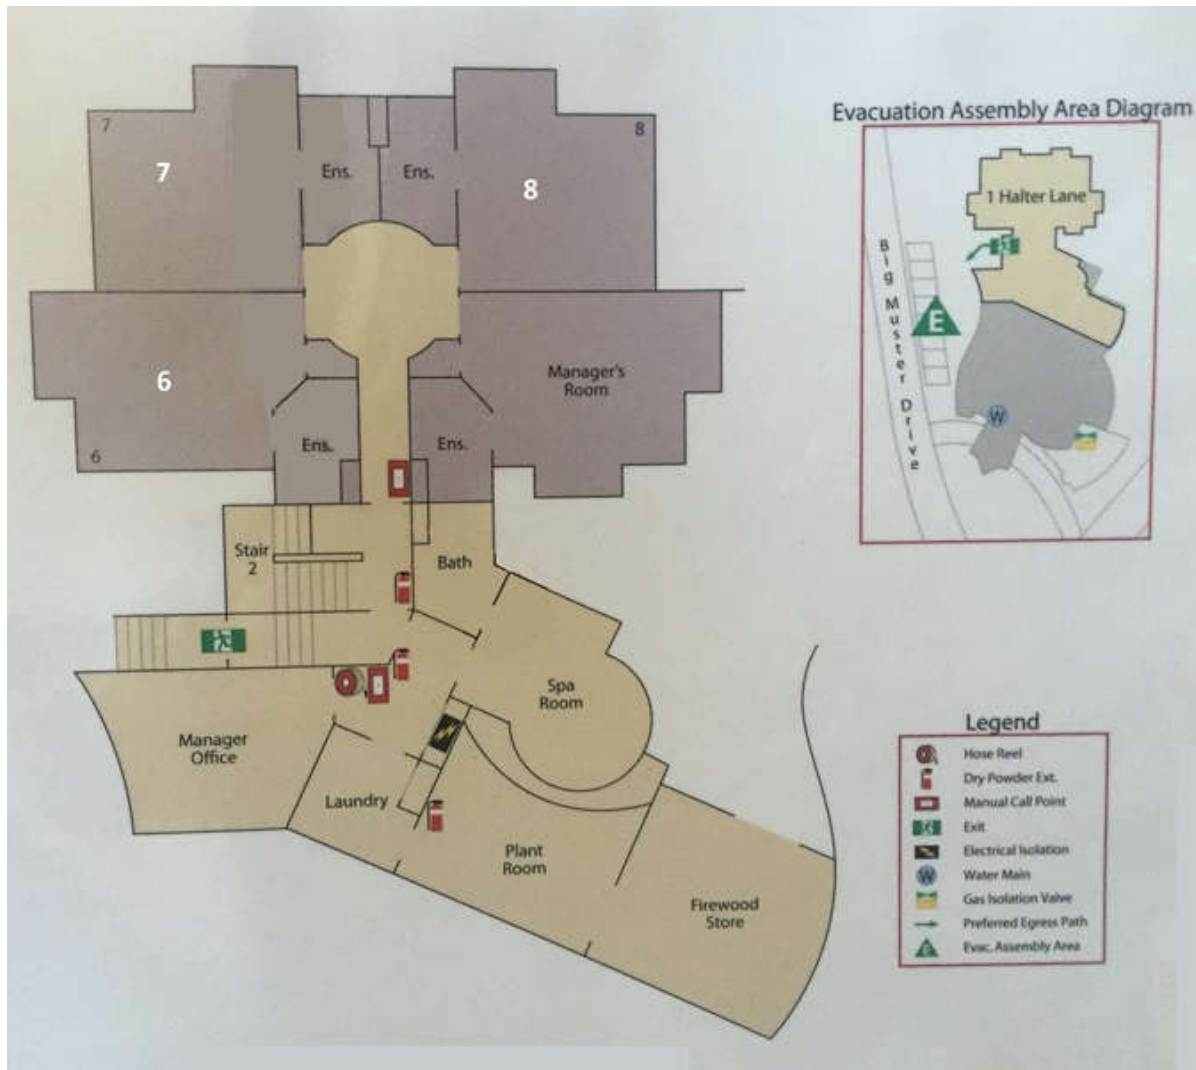

AAC Dinner Plain Lodge Layout

Room 1 is the bunk room, containing 6 single bunks

Rooms 2-8 contain 2 single beds which can be joined together to form a king-sized bed, a window divan bed, and a single trundle bed.

Entry Level

Lower Level