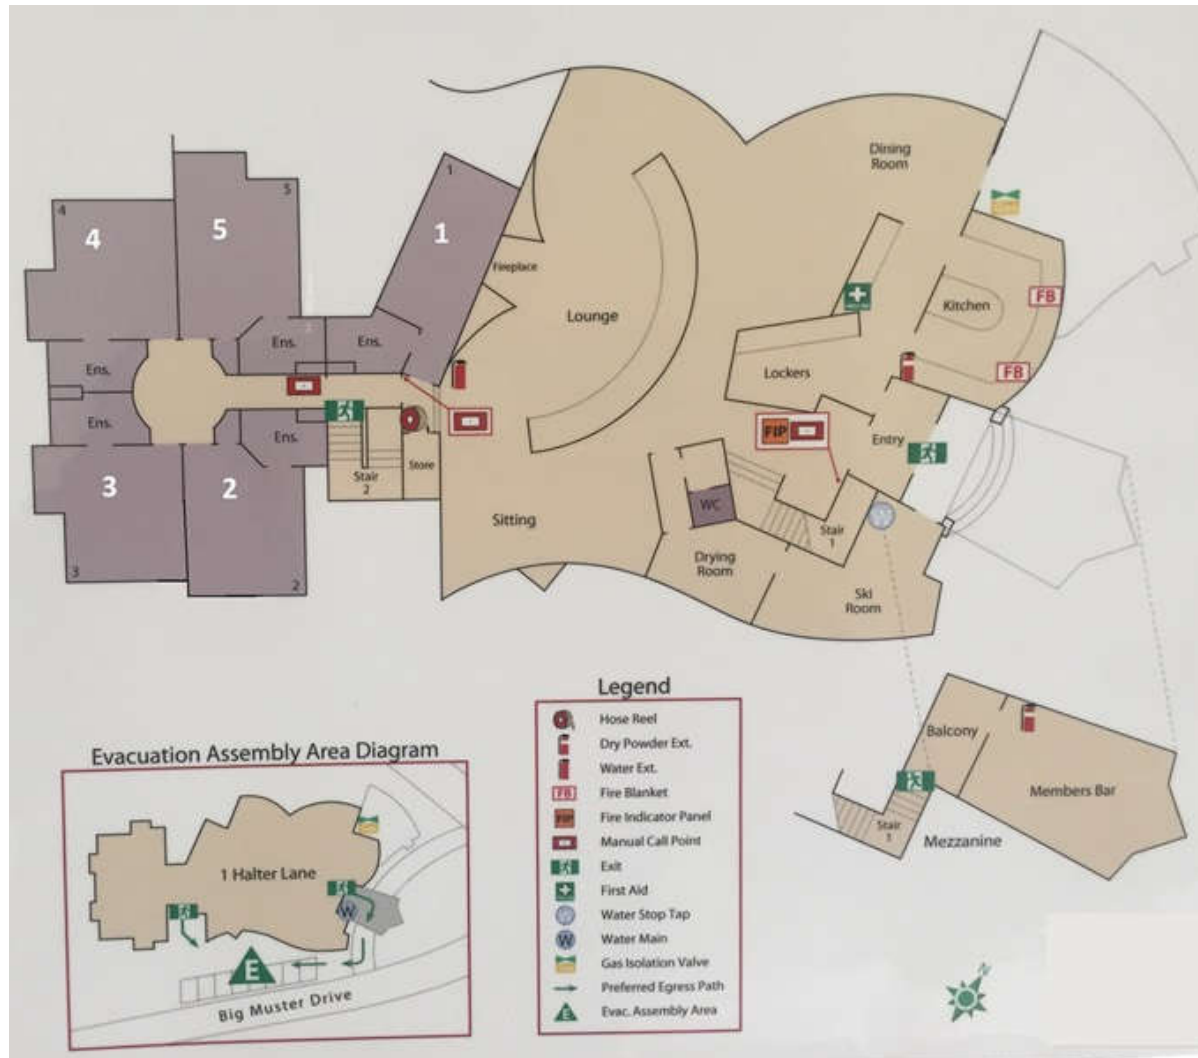

AAC Dinner Plain Lodge Layout

Room 1 is the bunk room, containing 6 single bunks

Rooms 2-8 contain 2 single beds which can be joined together to form a king-sized bed, a window divan bed, and a single trundle bed.

Entry Level

Lower Level